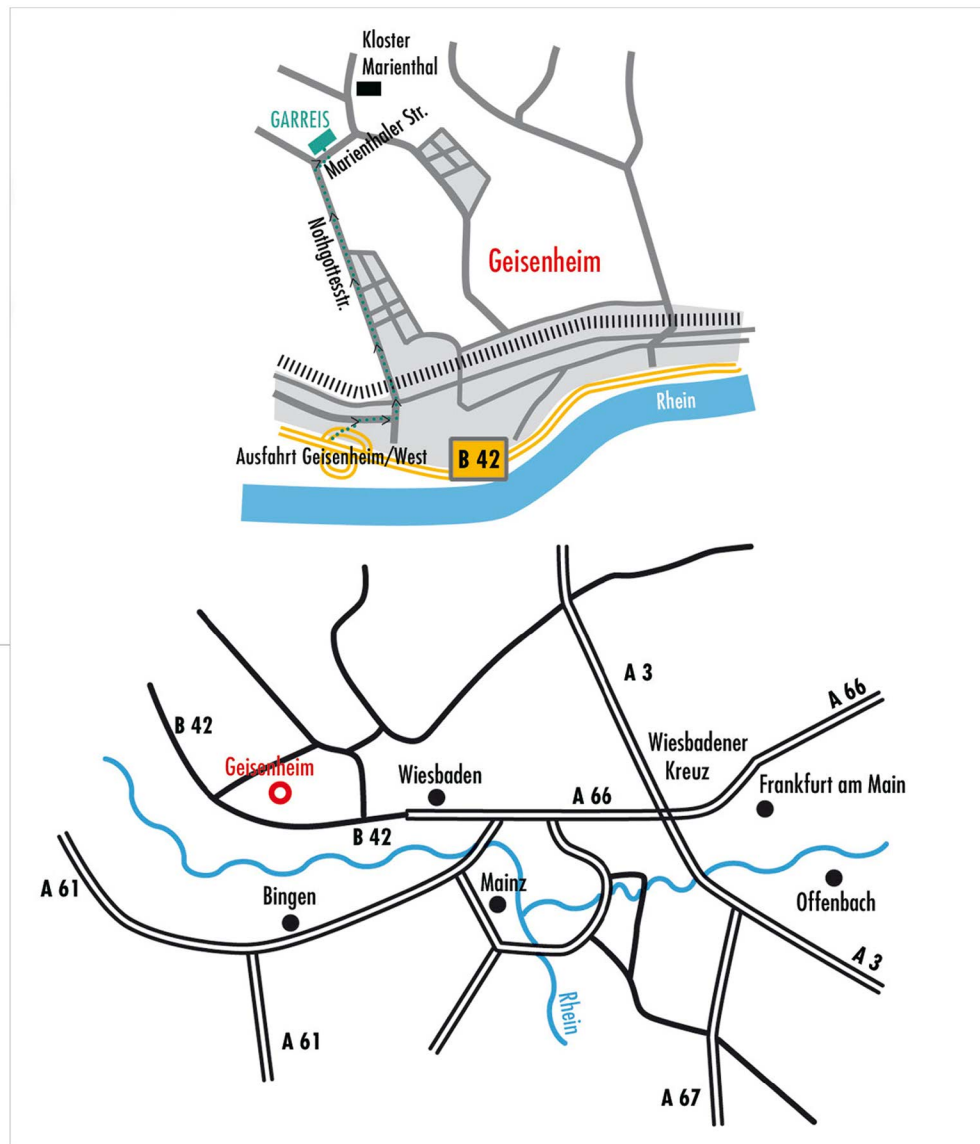

## ROADMAP

Wiesbadener Kreuz A3/A66 > on highway A66 – >  
 in direction of Wiesbaden/Rüdesheim,  
 from Wiesbaden > to B42 in direction of Rüdesheim,  
 exit Geisenheim West – Marienthal, follow signs to ‚Kloster  
 Marienthal‘

notice for navigation System users: go on to exit  
 Geisenheim West fahren, the routing will be newly  
 calculated